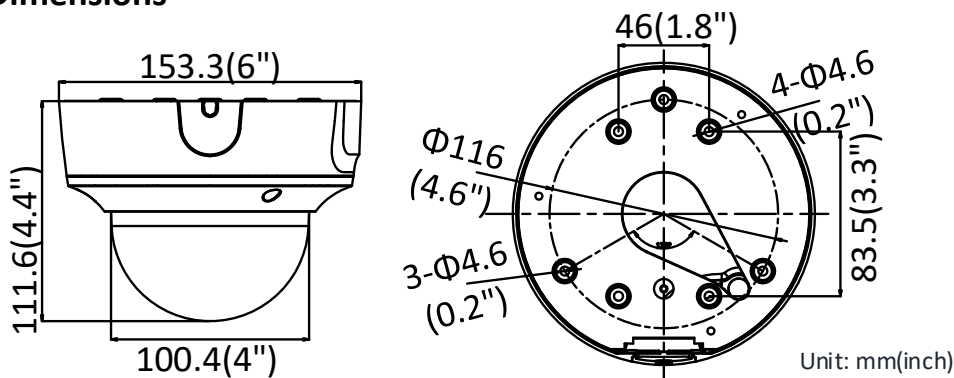

PoE (802.3af, class 3)
Power Consumption and Current	12 VDC, 0.8A, max. 10W PoE (802.3af, 36V to 57V), 0.4A to 0.2A, max. 12W
Protection Level	IP67, IK10
Material	Metal
Dimensions	Camera: $\Phi 153.3 \times 111.6\text{mm}$ ($\Phi 6'' \times 4.4''$)
Weight	Camera: Approx. 835g (1.8 lb.) With Package: Approx. 1305g (2.9 lb.)

Available Model:

DS-2CD2783G1-IZ (2.8 to 12 mm), DS-2CD2783G1-IZS (2.8 to 12 mm)

Dimensions

Accessories